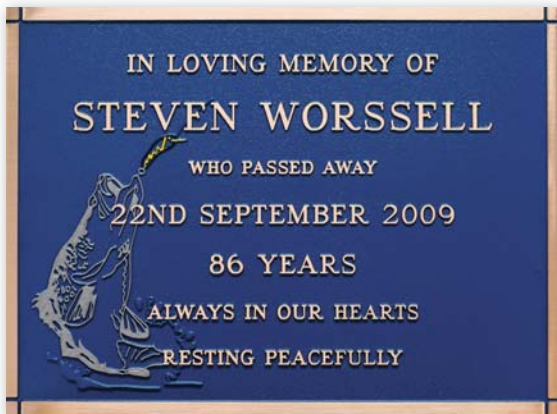

Silhouette Range

Any emblem can go on any size plaque