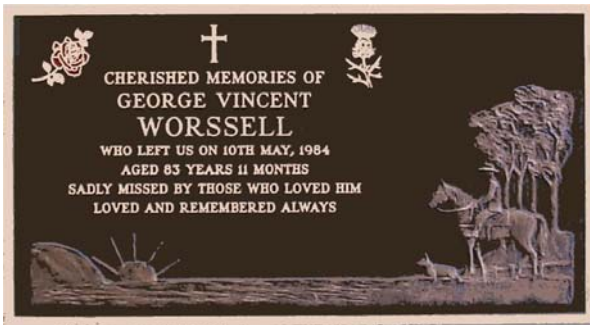

DESIGNS 38

38i - Sculpture 9 Border 9