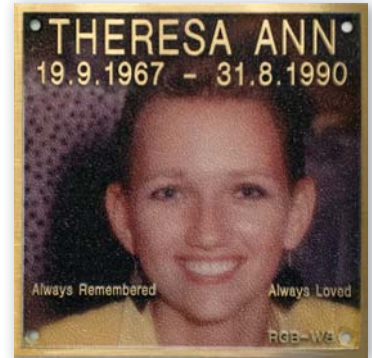

Printed Picture Plaques

**5 YEAR
GUARANTEE**

*We can print any photograph
you have onto the background
of our plaques.*