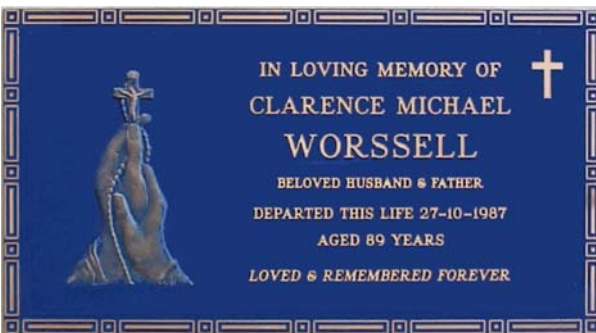

38c - Sculpture 3 Border 3