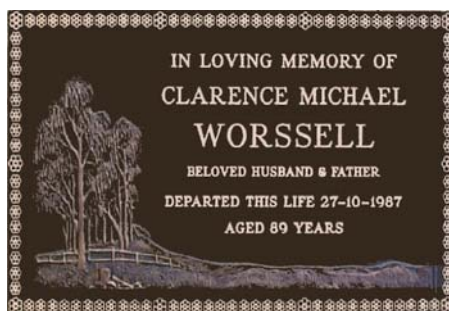

40h - Sculpture 4 Border 4

**PLAQUE SIZES VARY DEPENDING ON SCULPTURE SIZE**

**ALL BORDERS MAY BE INTERCHANGED**