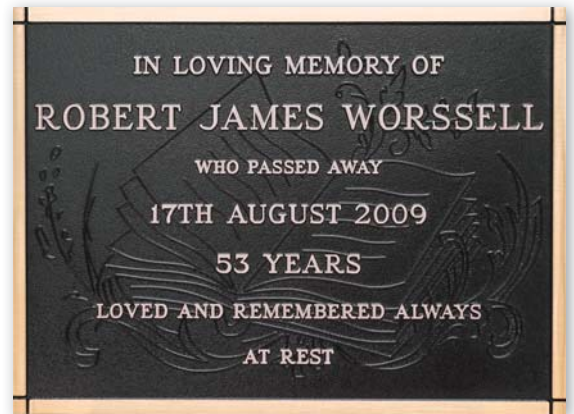

Silhouette Range

Any emblem can go on any size plaque