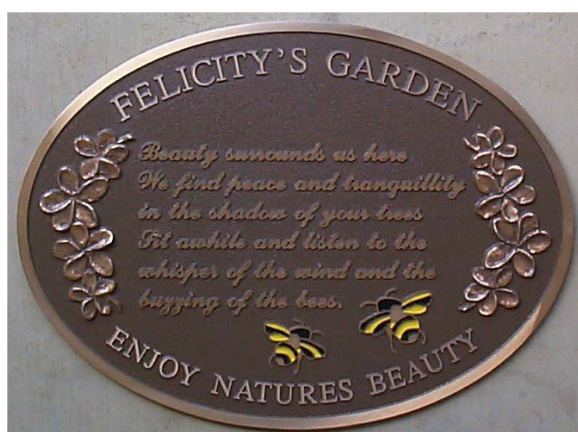

Design 46
380 x 280 mm
Oval