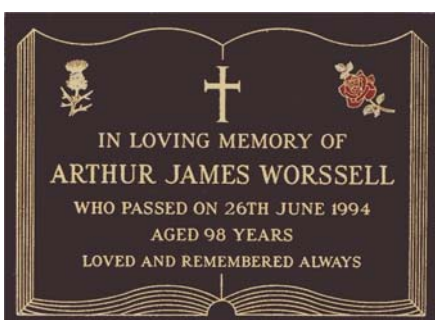

Design 14

Single inscription Roman lettering
380 x 280 mm