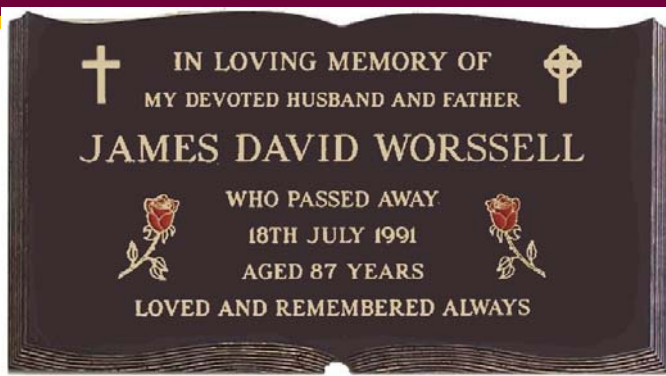

Design 42
559 x 305 mm
Sculptured book single
7 lines