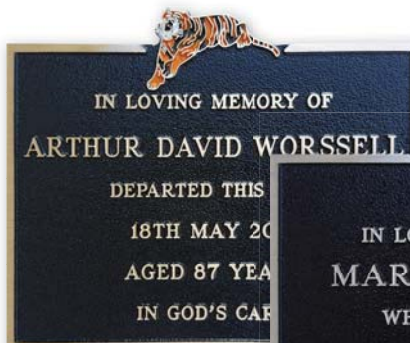

Grave Markers

Urns & Emblem Borders