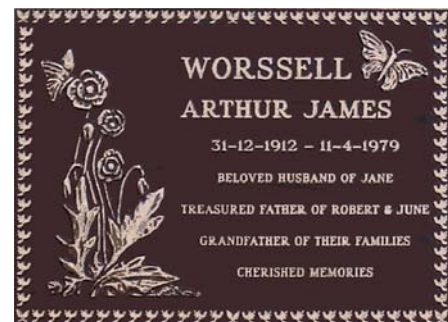

40d - Sculpture 19 Border 26