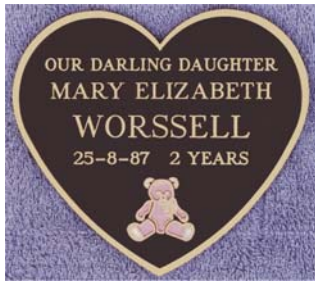

Design 43  
559 x 305 mm  
Sculptured book double  
7 line Detachable plate

Design 44  
559 x 305 mm  
Curved top, border 6, dual inscription

Design 45  
425 x 345 mm  
Cut out shape

Design 46  
380 x 280 mm  
Oval