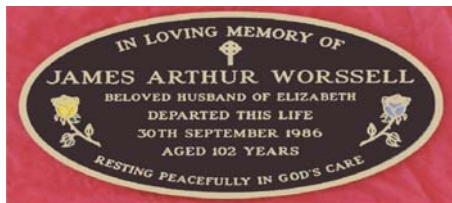

### Design 28

Double inscription Roman lettering  
**380 x 229 mm and 380 x 216 mm**  
 3 Line base with up to 5 Line Detachable plate  
 including Plain or RC Cross