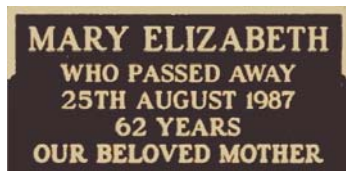

Design 11

Roman lettering Detachable plate 85 mm for base plates
559 x 280 mm and 559 x 305 mm