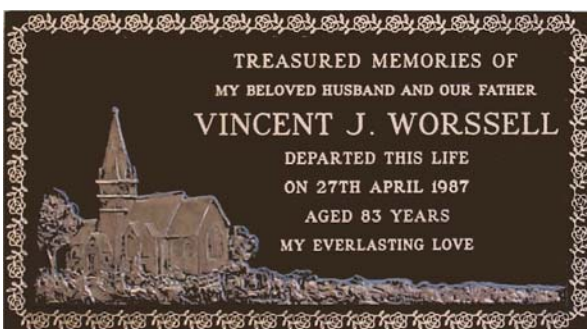

38h - Sculpture 8 Border 8

PLAQUE SIZE 559 x 305 mm

ALL BORDERS MAY BE INTERCHANGED