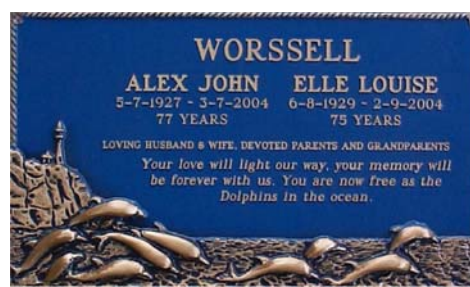

41h - Sculpture 14 Border 14  
This border only 559x305mm

**PLAQUE SIZES VARY DEPENDING ON SCULPTURE SIZE**

**ALL BORDERS MAY BE INTERCHANGED**

Design 42  
559 x 305 mm  
Sculptured book single  
7 lines