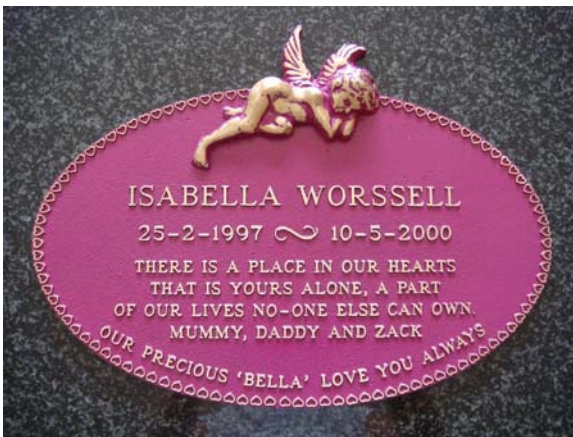

Design 54  
350 x 345 mm  
or 300x300mm

Design 55 Name plates size to suit

Design 56

210x200mm D/p 115x75mm

Can also be made as an ashes urn

Design 57

102x74mm plaque size

Teddy 47mm high can be attached to any plaque

Design 58

380x230mm

Cherub 140x115mm can be attached to any plaque

Design 59

420x390mm

Design 60

300mm Round

Design 61