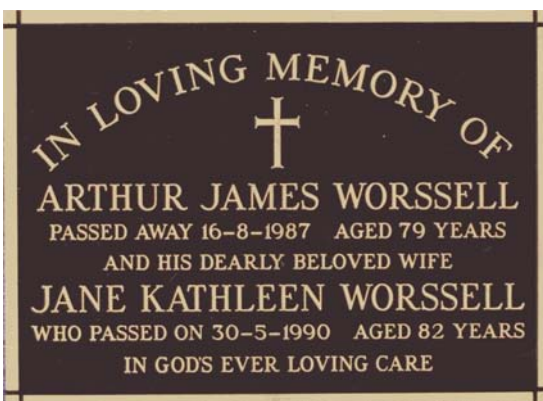

Design 3

Double inscription Roman lettering
380 x 280 mm
7 Lines including Plain or RC Cross