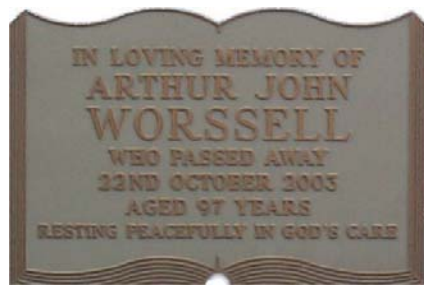

Design 51
300 x 200 mm
Cut out book