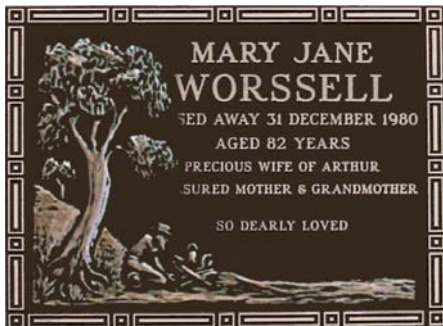

40e - Sculpture 8 Border 3