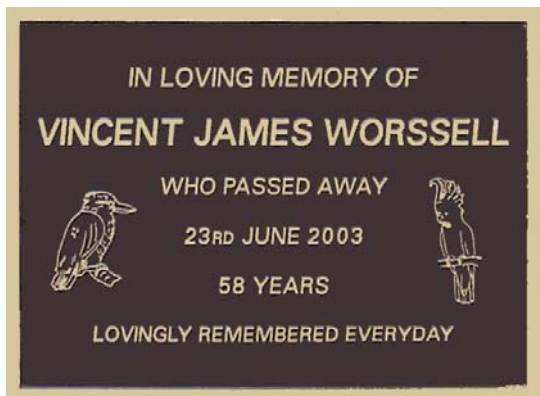

### Design 4

Single inscription Roman lettering  
380 x 280 mm  
7 Lines including Plain or RC Cross

Design 4A

Design 4B

Design 4C

Design 4D

Design 4E

Design 4F