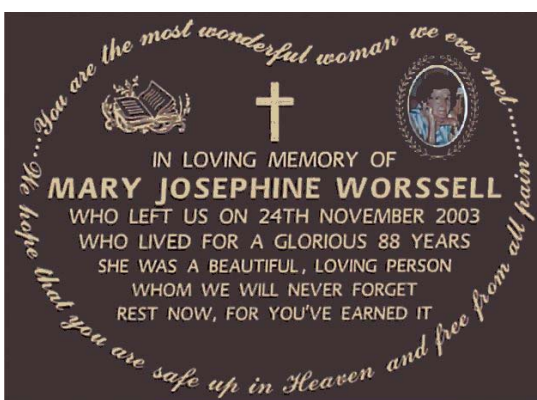

Design 4G

“Single inscription Plaques Roman or Helvetica lettering applies only to this page

380 x 280 mm

7 Lines including Plain or RC Cross”