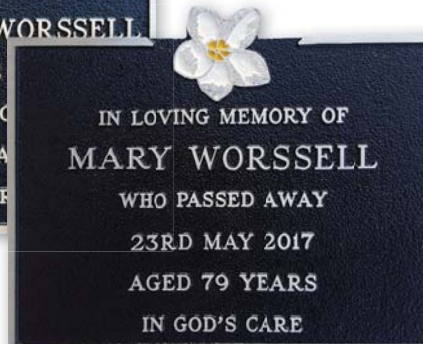

Grave Markers

Urns & Emblem Borders