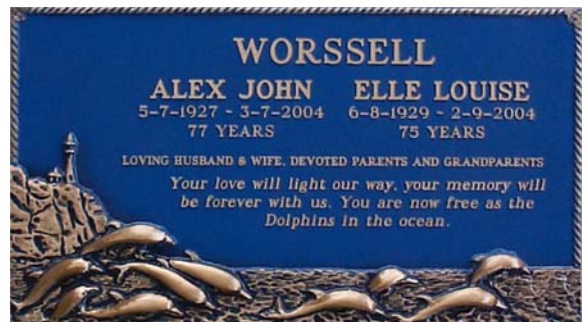

38n - Sculpture 14 Border 14