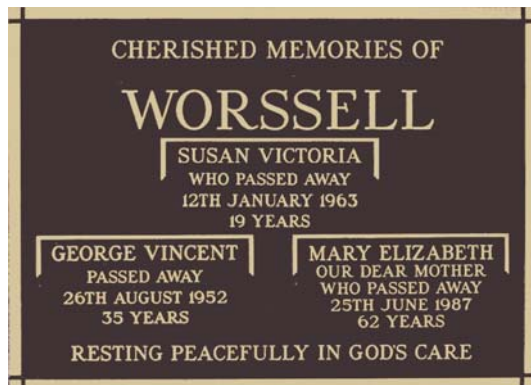

Design 7

Triple inscription Roman lettering
380 x 280 mm
3 Line Base with up to 5 Line Detachable plate including Plain or RC Cross