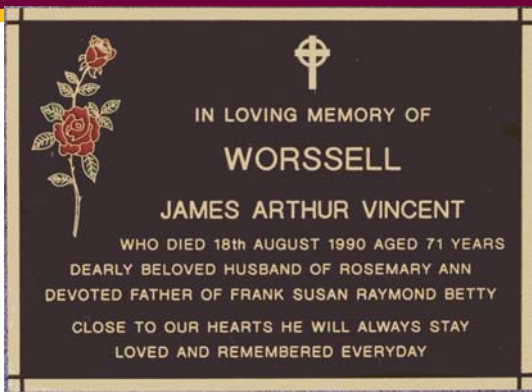

Design 1

Single inscription Helvetica lettering
380 x 280 mm
8 Lines including Plain or RC Cross