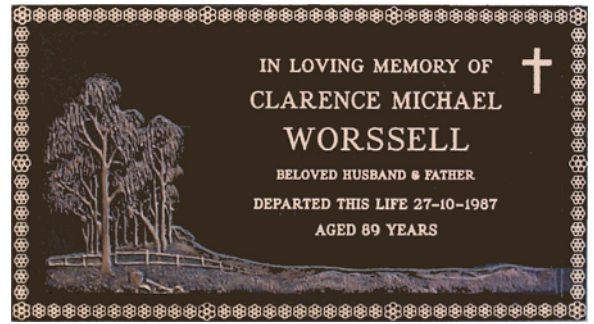

38b - Sculpture 2 Border 2