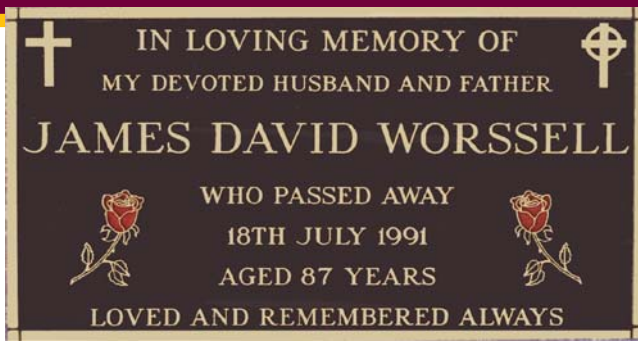

Design 9

Single inscription Roman lettering
559 x 280 mm , 559 x 305 mm ,
553 x 280 mm , 533 x 432 mm ,
480 x 330 mm , 400 x 365 mm .
7 Lines including Plain or RC Cross