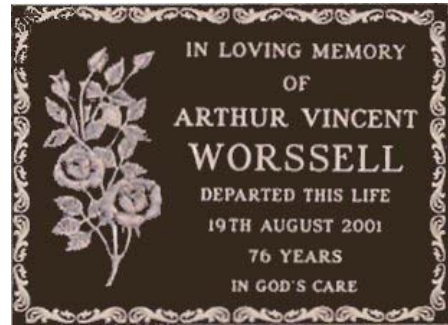

40b - Sculpture 17 Border 13