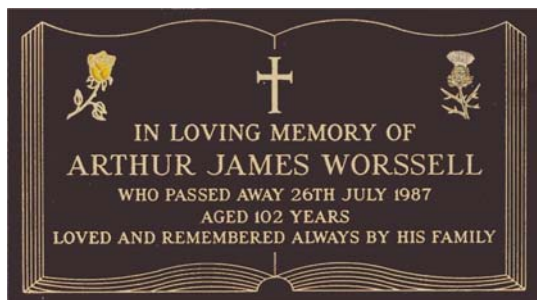

Design 16

Single inscription Roman lettering
380 x 229 mm and 380 x 216 mm
7 Lines including Plain or RC Cross