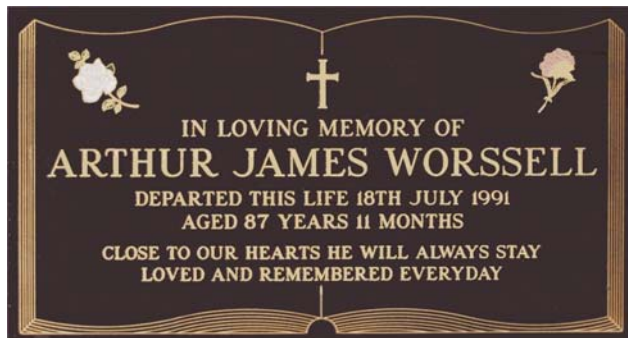

Design 12

Single inscription Roman lettering
559 x 280 mm and 559 x 305 mm