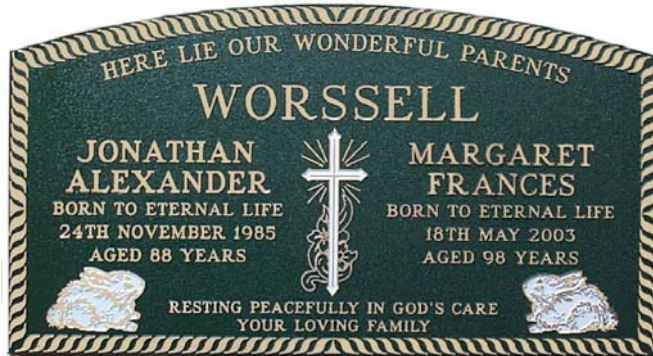

Design 44
559 x 305 mm
Curved top, border 6, dual inscription