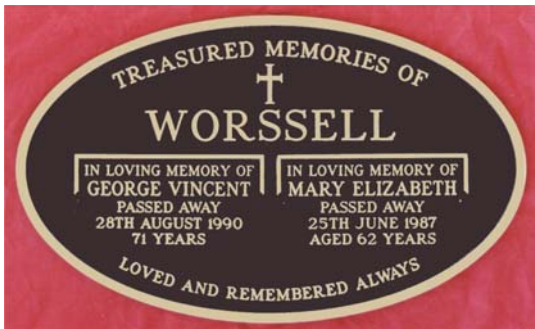

### Design 27

Single inscription Roman lettering  
**380 x 229 mm and 380 x 216 mm**  
 7 Lines including Plain or RC Cross