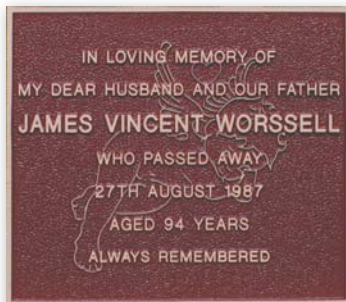

Silhouette Range

Any emblem can go on any size plaque