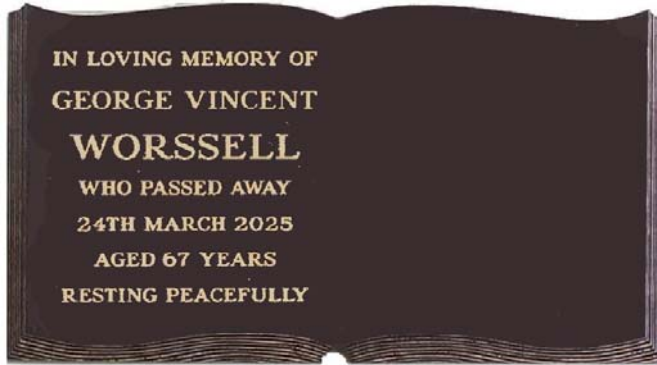

41h - Sculpture 14 Border 14  
This border only 559x305mm

**PLAQUE SIZES VARY DEPENDING ON SCULPTURE SIZE**

**ALL BORDERS MAY BE INTERCHANGED**

Design 42  
559 x 305 mm  
Sculptured book single  
7 lines