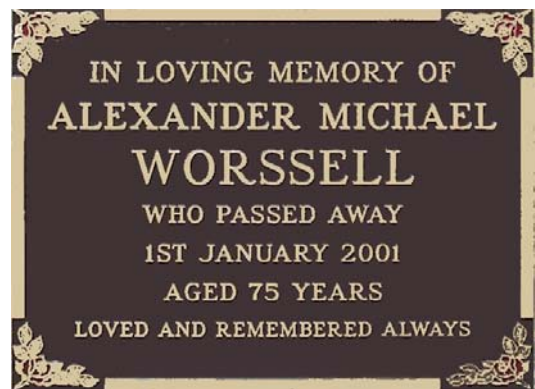

Design 4B

“Single inscription Plaques Roman or Helvetica lettering applies only to this page

380 x 280 mm

7 Lines including Plain or RC Cross”