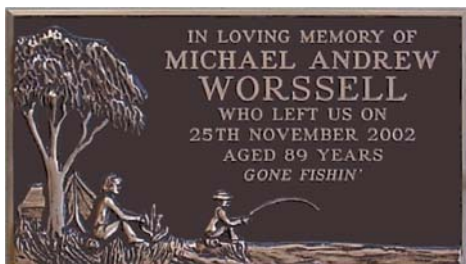

DESIGNS 41

41a - Sculpture 22 Border 9