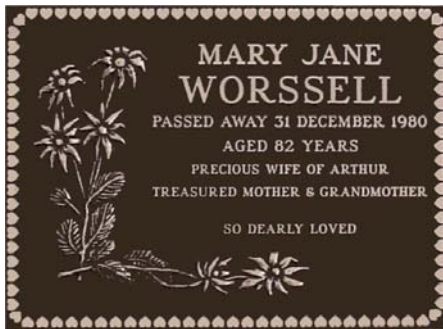

40c - Sculpture 18 Border 15