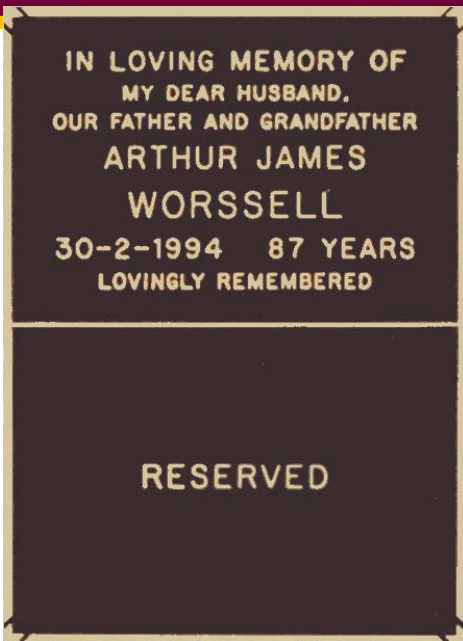

IN LOVING MEMORY OF  
MY DEAR HUSBAND AND OUR FATHER  
JAMES D. WORSSELL  
WHO PASSED AWAY  
25th AUGUST 2002  
82 YEARS  
AT REST

Design 34

165 x 229 mm  
7 Lines Helvetica lettering