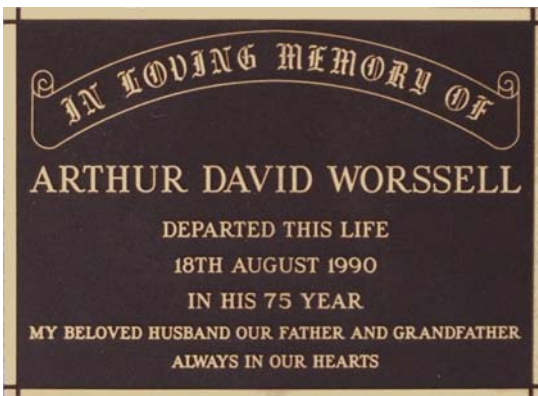

Design 2

Single inscription Roman lettering
380 x 280 mm
7 Lines including Plain or RC Cross