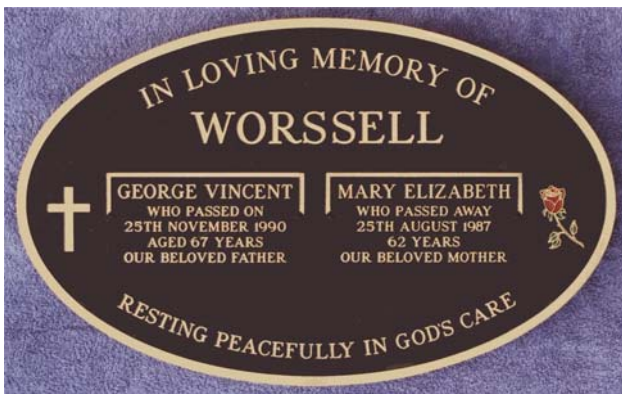

### Design 23

Double inscription Roman lettering

Rope Border

559 x 340 mm

3 Line base with up to 5 Line Detachable plate

including Plain or RC Cross