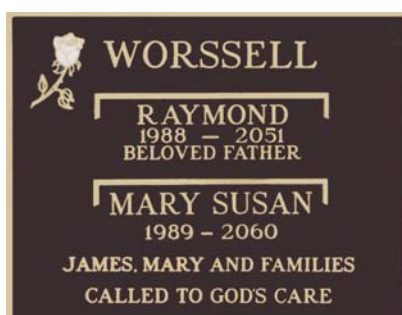

Design 32

Double inscription Roman lettering
229 x 184 mm
3 Line base with up to 3 Line Detachable plate