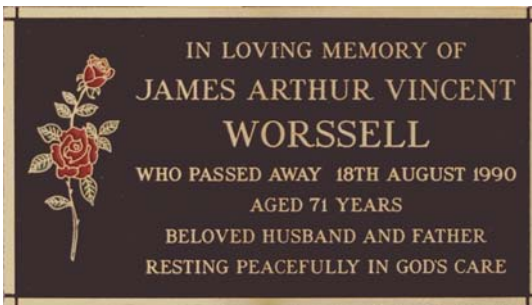

Design 1A

Single inscription Roman lettering
380 x 229 mm and 380 x 216 mm
7 Lines including Plain or RC Cross