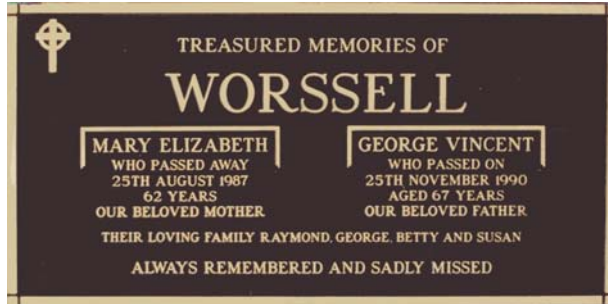

Design 10

Double inscription Roman lettering
559 x 280 mm and 559 x 305 mm
3 Line Base with up to 5 line Detachable plate
Including Plain or RC Cross