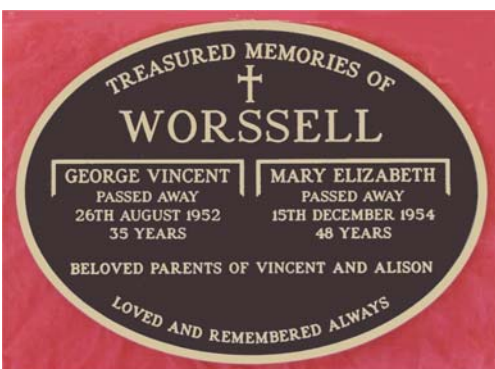

Design 26

380 x 280 mm

3 Line base with up to 5 Line Detachable plate

including Plain or RC Cross