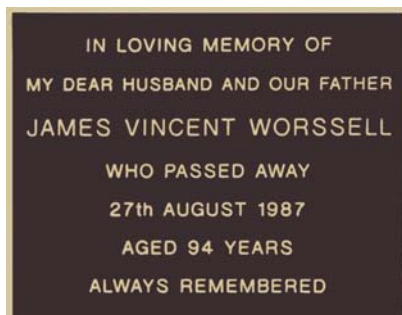

Design 30

Single inscription Helvetica lettering
229 x 184 mm
7 Lines