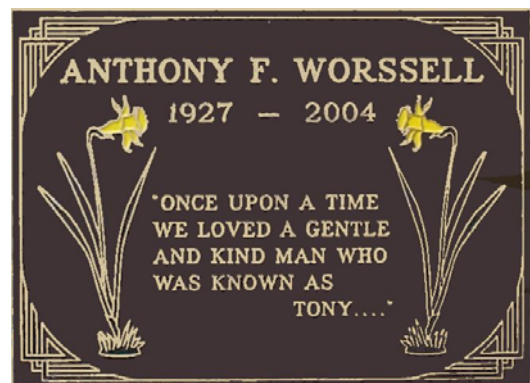

### Design 4

Single inscription Roman lettering  
380 x 280 mm  
7 Lines including Plain or RC Cross

Design 4A

Design 4B

Design 4C

Design 4D

Design 4E

Design 4F