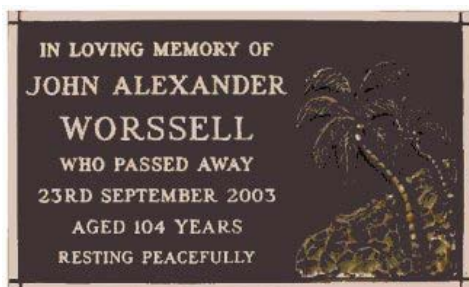

41h - Sculpture 14 Border 14  
This border only 559x305mm

**PLAQUE SIZES VARY DEPENDING ON SCULPTURE SIZE**

**ALL BORDERS MAY BE INTERCHANGED**

Design 42  
559 x 305 mm  
Sculptured book single  
7 lines