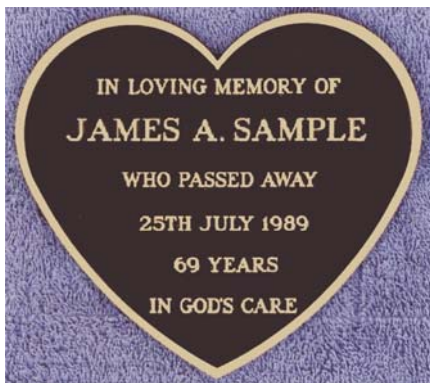

Design 48
380 x 280 mm