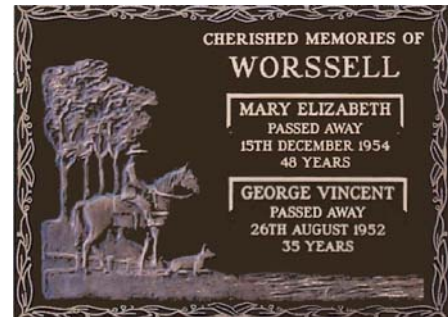

40f - Sculpture 21 Border 10