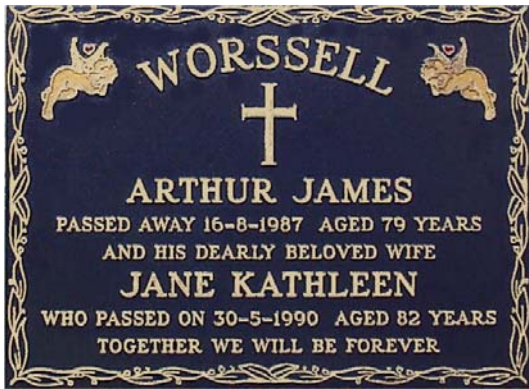

Design 4A

“Single inscription Plaques Roman or Helvetica lettering applies only to this page

380 x 280 mm

7 Lines including Plain or RC Cross”