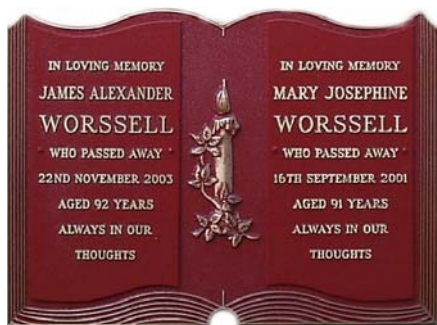

Design 50
380 x 280 mm
Cut out book