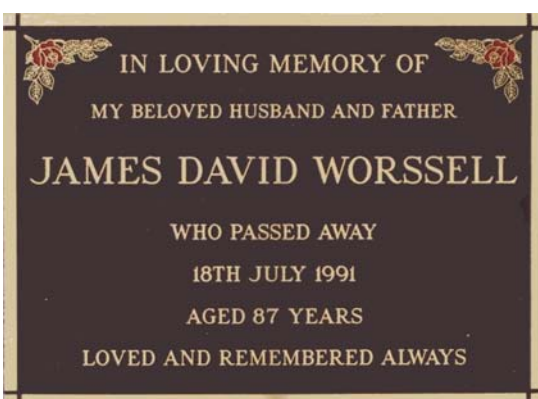

Design 4

Single inscription Roman lettering
380 x 280 mm
7 Lines including Plain or RC Cross