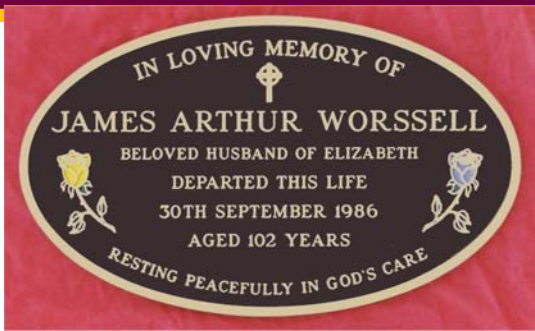

Design 27

Single inscription Roman lettering
380 x 229 mm and 380 x 216 mm
7 Lines including Plain or RC Cross