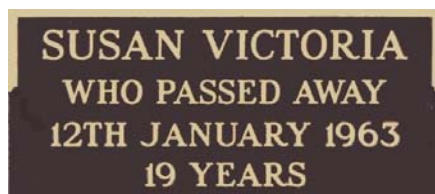

Design 8

Roman lettering Detachable Plates for
380 x 280 mm , 380 x 229 mm , 380 x 216 mm