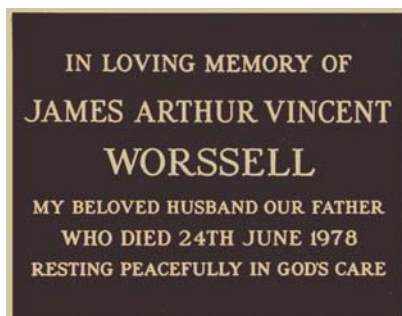

Design 31

Single inscription Roman lettering
229 x 184 mm
6 Lines