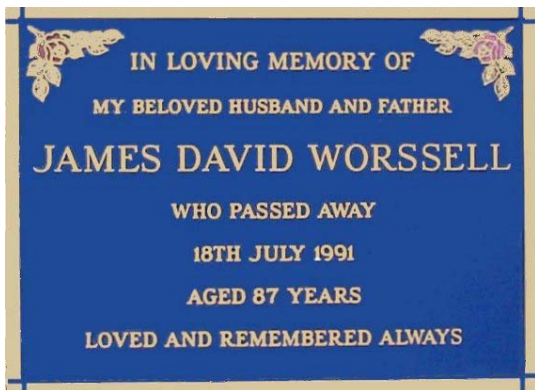

### Design 4

Single inscription Roman lettering  
380 x 280 mm  
7 Lines including Plain or RC Cross

Design 4A

Design 4B

Design 4C

Design 4D

Design 4E

Design 4F