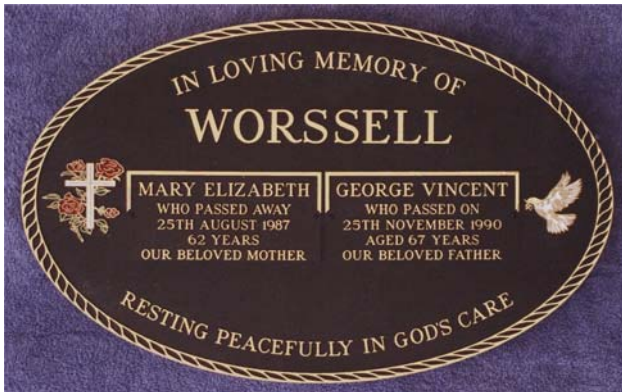

Design 23

Double inscription Roman lettering

Rope Border

559 x 340 mm

3 Line base with up to 5 Line Detachable plate

including Plain or RC Cross