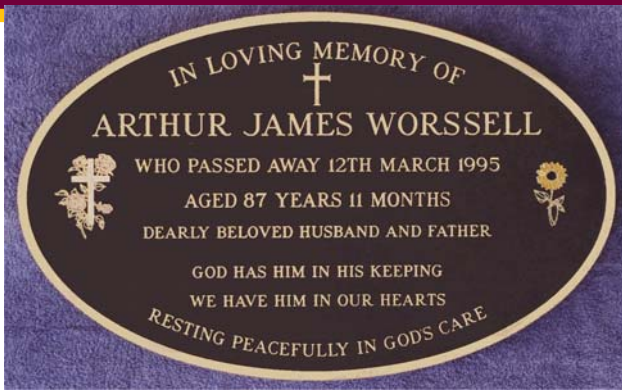

Design 22

Single inscription Roman lettering

559 x 340 mm

7 Lines including Plain or RC Cross

Rope Border from design 23 may be used