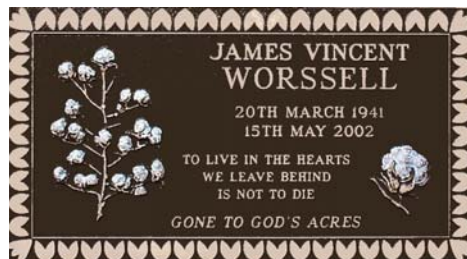

41b - Sculpture 23 Border 12