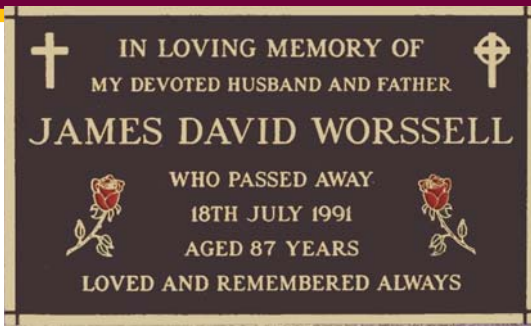

Design 5

Single inscription Roman lettering
380 x 216 mm
7 Lines including Plain or RC Cross