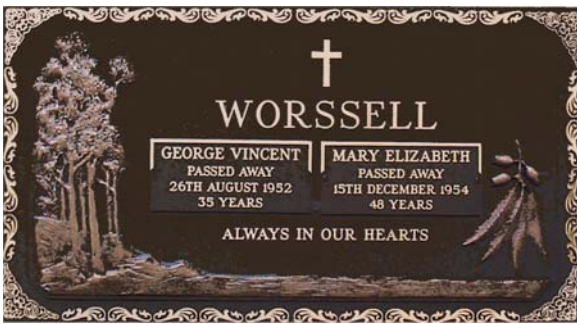

DESIGNS 38

38a - Sculpture 1 Border 1