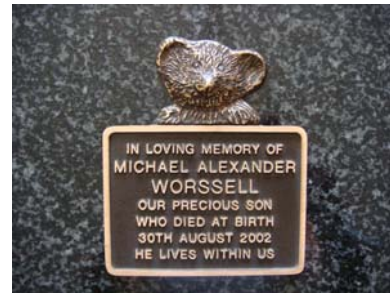

Design 54  
350 x 345 mm  
or 300x300mm

Design 55 Name plates size to suit

Design 56

210x200mm D/p 115x75mm

Can also be made as an ashes urn

Design 57

102x74mm plaque size

Teddy 47mm high can be attached to any plaque

Design 58

380x230mm

Cherub 140x115mm can be attached to any plaque

Design 59

420x390mm

Design 60

300mm Round

Design 61