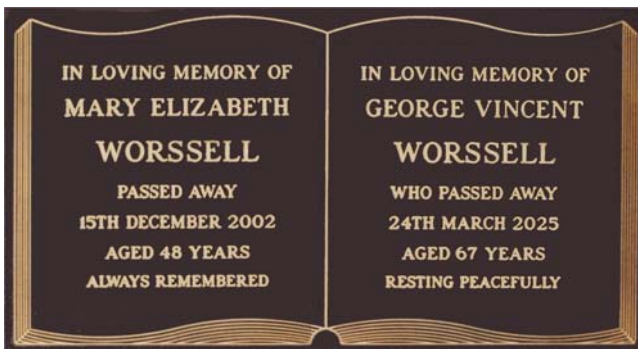

Design 13

Double inscription Roman lettering
Base size 559 x 280 mm and 559 x 305 mm
with 7 line Detachable plates