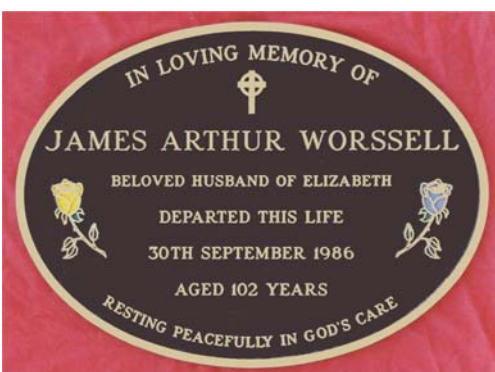

Design 25

Single inscription Roman lettering

380 x 280 mm

7 Lines including Plain or RC Cross