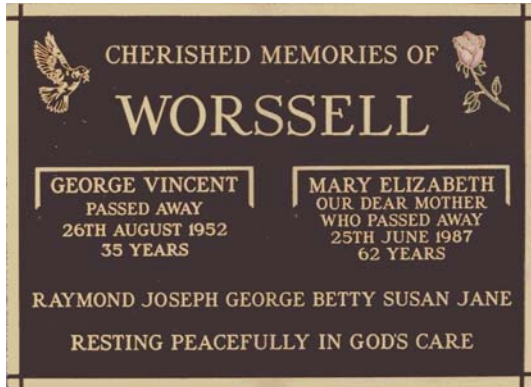

Design 6

Double inscription Roman lettering
380 x 280 mm
3 Line base with up to 5 Line Detachable plate including Plain or RC Cross