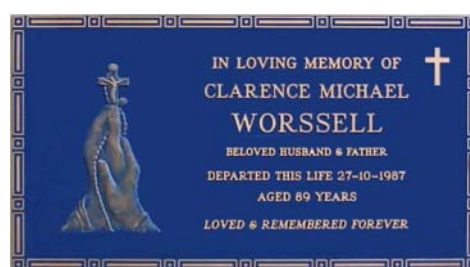

41d - Sculpture 3 Border 3