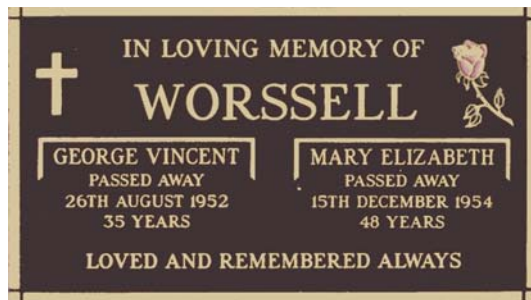

Design 6A

Double inscription Roman lettering
380 x 229 mm and 380 x 216 mm
3 Line Base with up to 5 Line Detachable plate including Plain or RC Cross